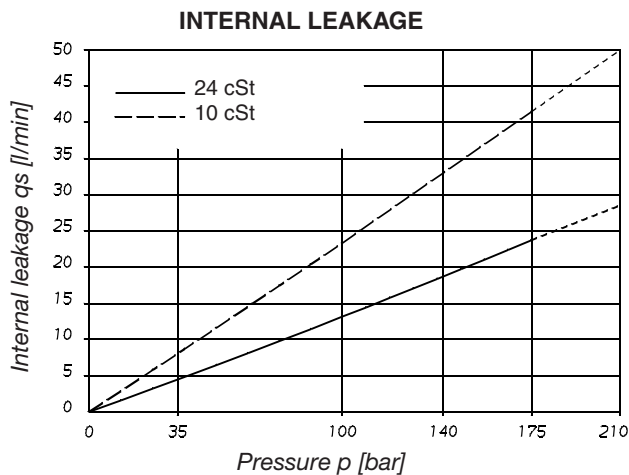

Hydraulic Motors M3B - M4*

Denison Vane Technology, fixed displacement

ENGINEERING YOUR SUCCESS.

* = S = Severe duty motor.

M4D1 - M4SD1 : Drain port is plugged.

View from shaft end :

CW rotation A = inlet CCW rotation A = outlet
B = outlet B = inlet

Do not apply Fr and Fa loads simultaneously

OPERATING CHARACTERISTICS - TYPICAL [24 cSt]

Model	Volumetric displacement V_i ml/rev.	Input flow at n = 2000 RPM		Torque T at n = 2000 RPM	Power output at n = 2000 RPM
		Theoretical l/min	at 175 bar Δp l/min	at 175 bar Δp Nm	at 175 bar Δp kW
M4D - M4SD 062	65,1	130,0	154,0	165,0	34,6
M4D - M4SD 074	76,8	154,0	178,0	200,0	41,9
M4D - M4SD 088	91,0	182,0	206,0	236,0	49,4
M4D - M4SD 102	105,5	211,0	241,0	264,0	55,3
M4D - M4SD 113	116,7	233,0	257,0	300,0	62,8
M4D - M4SD 128	132,4	265,0	289,0	340,0	71,2
M4D - M4SD 138	144,4	289,0	313,0	372,0	77,9