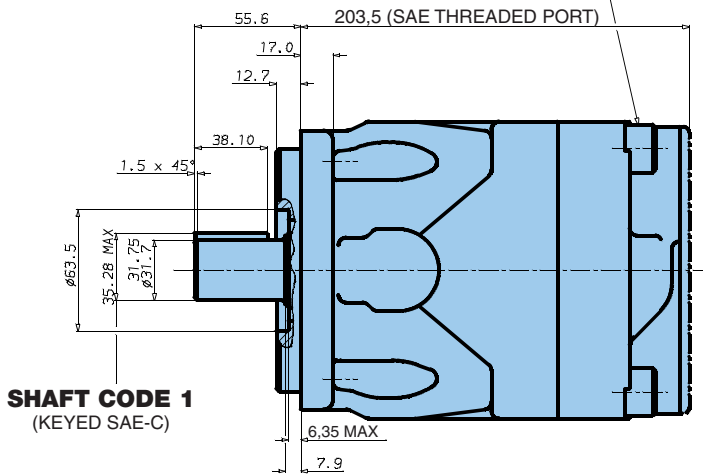

Weight 27.0 kg

MOUNTING TORQUE: 180 N.m