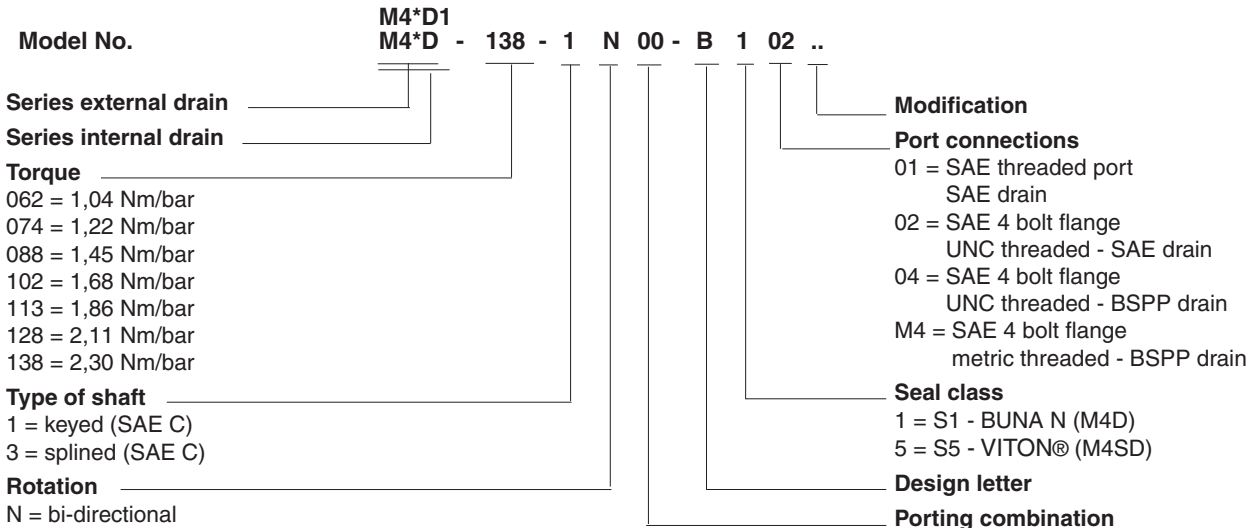

Hydraulic Motors M3B - M4*

Denison Vane Technology, fixed displacement

ENGINEERING YOUR SUCCESS.

* = S = Severe duty motor.

M4D1 - M4SD1 : Drain port is plugged.

View from shaft end :

CW rotation A = inlet CCW rotation A = outlet
B = outlet B = inlet

Do not apply Fr and Fa loads simultaneously

OPERATING CHARACTERISTICS - TYPICAL [24 cSt]

Model	Volumetric displacement V_i ml/rev.	Input flow at n = 2000 RPM		Torque T at n = 2000 RPM	Power output at n = 2000 RPM
		Theoretical l/min	at 175 bar Δp l/min	at 175 bar Δp Nm	at 175 bar Δp kW
M4D - M4SD 062	65,1	130,0	154,0	165,0	34,6
M4D - M4SD 074	76,8	154,0	178,0	200,0	41,9
M4D - M4SD 088	91,0	182,0	206,0	236,0	49,4
M4D - M4SD 102	105,5	211,0	241,0	264,0	55,3
M4D - M4SD 113	116,7	233,0	257,0	300,0	62,8
M4D - M4SD 128	132,4	265,0	289,0	340,0	71,2
M4D - M4SD 138	144,4	289,0	313,0	372,0	77,9