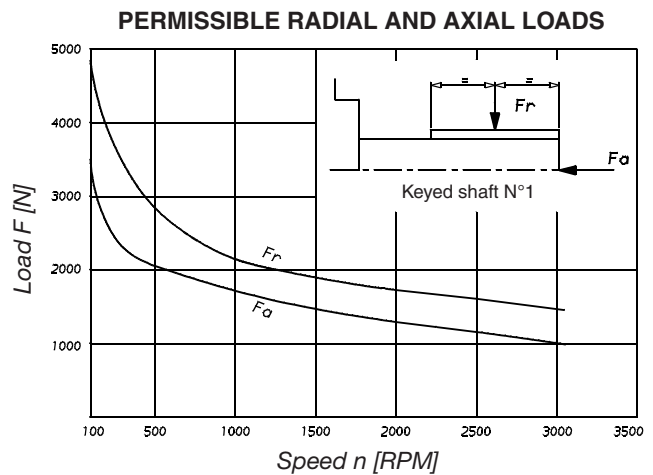

Hydraulic Motors M3B - M4*

Denison Vane Technology, fixed displacement

ENGINEERING YOUR SUCCESS.

* = S = Severe duty motor.

M4D1 - M4SD1 : Drain port is plugged.

View from shaft end :

CW rotation A = inlet CCW rotation A = outlet
B = outlet B = inlet

Do not apply Fr and Fa loads simultaneously

OPERATING CHARACTERISTICS - TYPICAL [24 cSt]

Model	Volumetric displacement V_i ml/rev.	Input flow at n = 2000 RPM		Torque T at n = 2000 RPM	Power output at n = 2000 RPM
		Theoretical l/min	at 175 bar Δp l/min	at 175 bar Δp Nm	at 175 bar Δp kW
M4D - M4SD 062	65,1	130,0	154,0	165,0	34,6
M4D - M4SD 074	76,8	154,0	178,0	200,0	41,9
M4D - M4SD 088	91,0	182,0	206,0	236,0	49,4
M4D - M4SD 102	105,5	211,0	241,0	264,0	55,3
M4D - M4SD 113	116,7	233,0	257,0	300,0	62,8
M4D - M4SD 128	132,4	265,0	289,0	340,0	71,2
M4D - M4SD 138	144,4	289,0	313,0	372,0	77,9