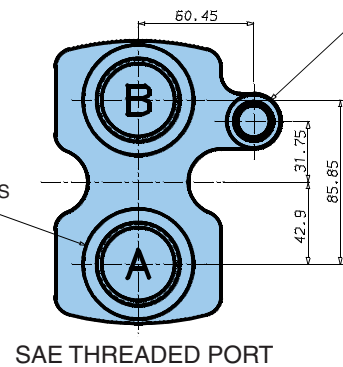

Weight 27.0 kg

MOUNTING TORQUE: 180 N.m

7/16"-14 UNC x 22 DEEP - 8 HOLES
 (M12 x 22,1 DEEP-METRIC VERSION)

DRAIN SAE 8 (3/4"-16 UNF) OR 3/8" BSPP

DRAIN SAE 8 (3/4" 16 UNF) 14,2 DEEP

SAE 20 (1" 5/8-16 UNF) x 19 DEEP-2 HOLES