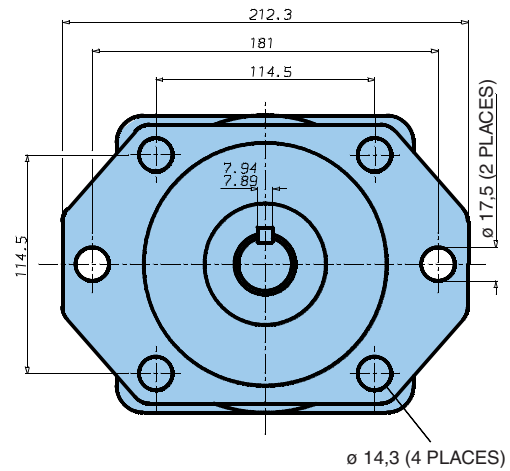

Hydraulic Motors M3B - M4*

Denison Vane Technology, fixed displacement

ENGINEERING YOUR SUCCESS.

* = S = Severe duty motor.

M4D1 - M4SD1 : Drain port is plugged.

View from shaft end :

CW rotation A = inlet CCW rotation A = outlet
B = outlet B = inlet

Do not apply Fr and Fa loads simultaneously

OPERATING CHARACTERISTICS - TYPICAL [24 cSt]

Model	Volumetric displacement V_i ml/rev.	Input flow at n = 2000 RPM		Torque T at n = 2000 RPM	Power output at n = 2000 RPM
		Theoretical l/min	at 175 bar Δp l/min	at 175 bar Δp Nm	at 175 bar Δp kW
M4D - M4SD 062	65,1	130,0	154,0	165,0	34,6
M4D - M4SD 074	76,8	154,0	178,0	200,0	41,9
M4D - M4SD 088	91,0	182,0	206,0	236,0	49,4
M4D - M4SD 102	105,5	211,0	241,0	264,0	55,3
M4D - M4SD 113	116,7	233,0	257,0	300,0	62,8
M4D - M4SD 128	132,4	265,0	289,0	340,0	71,2
M4D - M4SD 138	144,4	289,0	313,0	372,0	77,9

Weight 27.0 kg

MOUNTING TORQUE: 180 N.m

7/16"-14 UNC x 22 DEEP - 8 HOLES
 (M12 x 22,1 DEEP-METRIC VERSION)

DRAIN SAE 8 (3/4"-16 UNF) OR 3/8" BSPP

DRAIN SAE 8 (3/4" 16 UNF) 14,2 DEEP

SAE 20 (1" 5/8-16 UNF) x 19 DEEP-2 HOLES