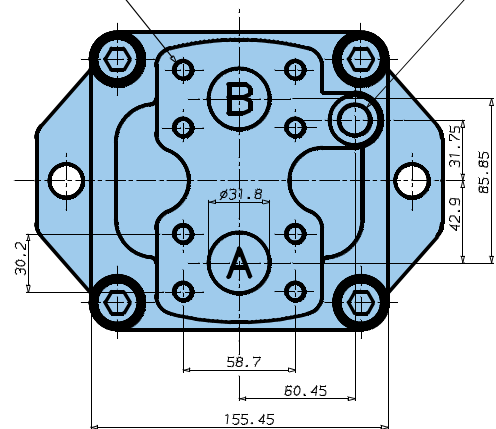

Do not apply Fr and Fa loads simultaneously

OPERATING CHARACTERISTICS - TYPICAL [24 cSt]

Model	Volumetric displacement V_i ml/rev.	Input flow at n = 2000 RPM		Torque T at n = 2000 RPM	Power output at n = 2000 RPM
		Theoretical l/min	at 175 bar Δp l/min	at 175 bar Δp Nm	at 175 bar Δp kW
M4D - M4SD 062	65,1	130,0	154,0	165,0	34,6
M4D - M4SD 074	76,8	154,0	178,0	200,0	41,9
M4D - M4SD 088	91,0	182,0	206,0	236,0	49,4
M4D - M4SD 102	105,5	211,0	241,0	264,0	55,3
M4D - M4SD 113	116,7	233,0	257,0	300,0	62,8
M4D - M4SD 128	132,4	265,0	289,0	340,0	71,2
M4D - M4SD 138	144,4	289,0	313,0	372,0	77,9

Weight 27.0 kg

MOUNTING TORQUE: 180 N.m

7/16"-14 UNC x 22 DEEP - 8 HOLES
 (M12 x 22,1 DEEP-METRIC VERSION)

DRAIN SAE 8 (3/4"-16 UNF) OR 3/8" BSPP

DRAIN SAE 8 (3/4" 16 UNF) 14,2 DEEP

SAE 20 (1" 5/8-16 UNF) x 19 DEEP-2 HOLES