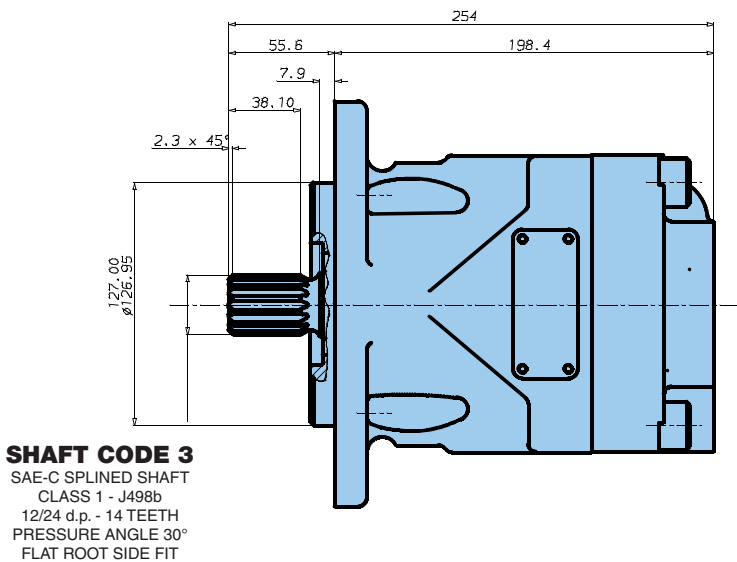

Weight 27.0 kg

MOUNTING TORQUE: 180 N.m