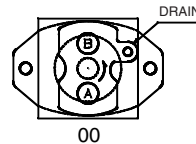

Hydraulic Motors M3B - M4*

Denison Vane Technology, fixed displacement

ENGINEERING YOUR SUCCESS.

* = S = Severe duty motor.

M4D1 - M4SD1 : Drain port is plugged.

View from shaft end :

CW rotation A = inlet CCW rotation A = outlet
B = outlet B = inlet