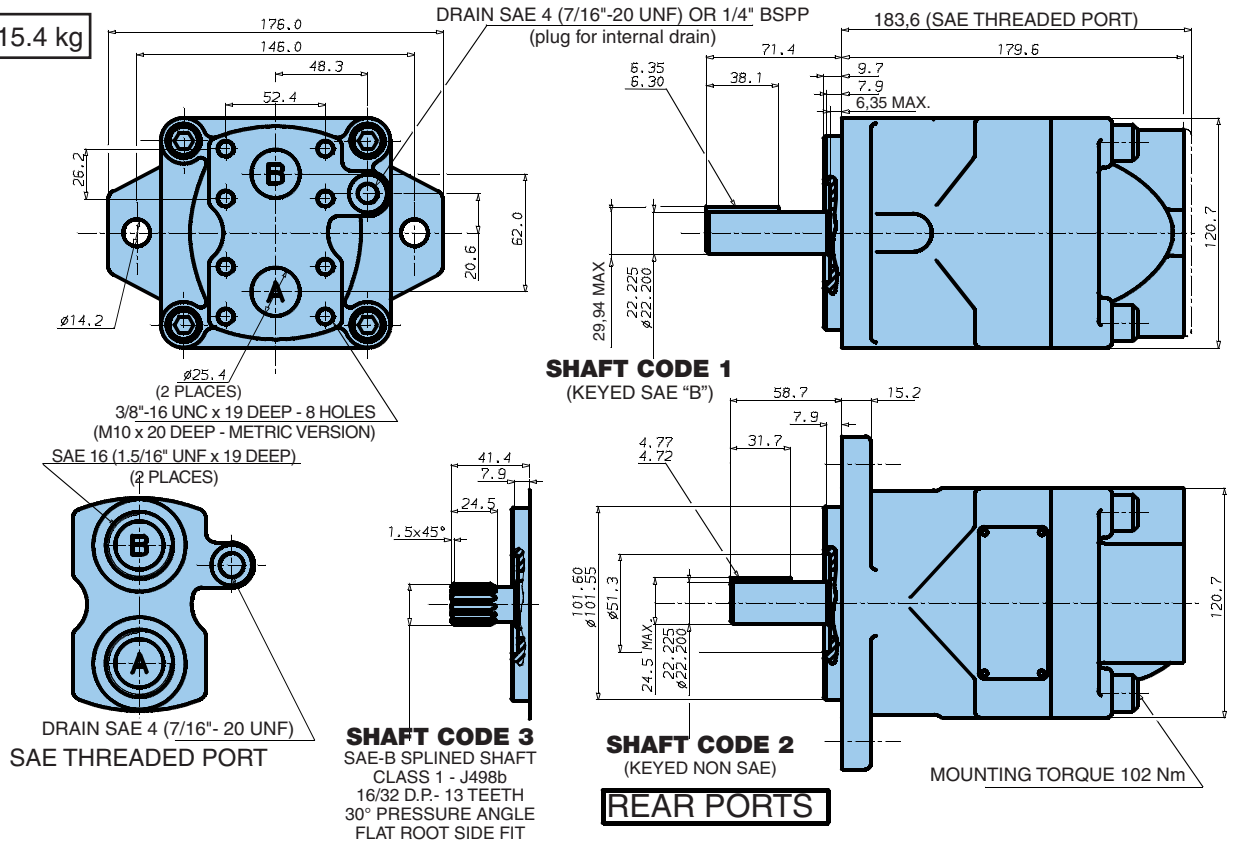

Weight 15.4 kg