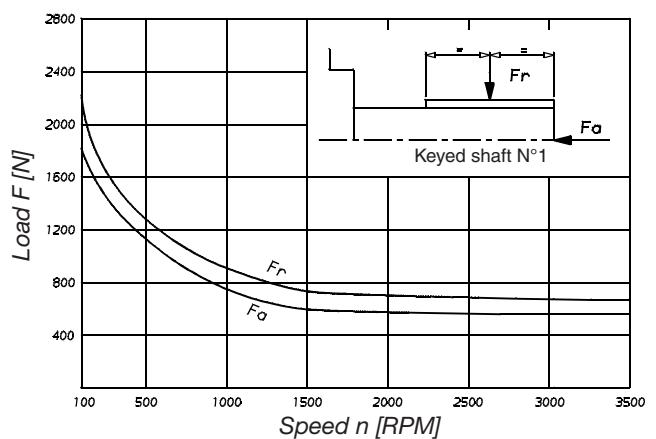

Seal class
 1 = S1 - BUNA N (M4C)
 5 = S5 - VITON® (M4SC)

Design letter _____
Porting combination
 00 = standard

M4C1 - M4SC1 : Drain port is plugged.

Porting combination

View from shaft end :

CW rotation A = inlet
 B = outlet
 CCW rotation A = outlet
 B = inlet

INTERNAL LEAKAGE

PERMISSIBLE RADIAL AND AXIAL LOADS

Do not apply Fr and Fa loads simultaneously

OPERATING CHARACTERISTICS - TYPICAL [24 cSt]

Model	Volumetric displacement V_i ml/rev.	Input flow at n = 2000 RPM		Torque T at n = 2000 RPM	Power output at n = 2000 RPM
		Theoretical l/min	at 175 bar Δp l/min	at 175 bar Δp	at 175 bar Δp
				Nm	kW
M4C - M4SC 024	24,4	49,0	67,0	60,5	12,7
M4C - M4SC 027	28,2	56,0	74,0	70,0	14,7
M4C - M4SC 031	34,5	69,0	87,0	86,8	10,8
M4C - M4SC 043	46,5	93,0	110,0	120,0	25,1
M4C - M4SC 055	58,8	118,0	136,0	149,0	31,2
M4C - M4SC 067	71,1	142,0	160,0	170,0	35,6
M4C - M4SC 075	80,1	160,0	178,0	198,0	41,5