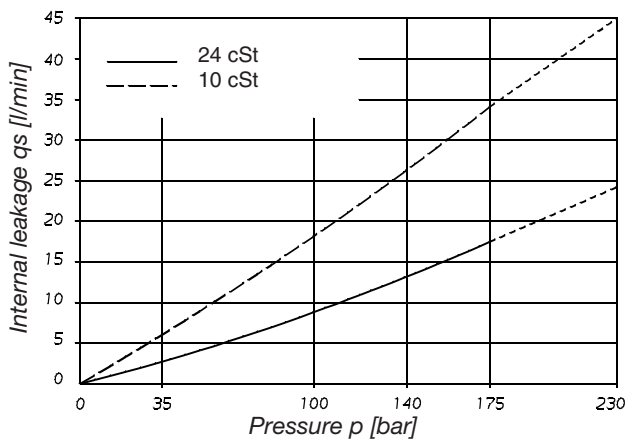

INTERNAL LEAKAGE

PERMISSIBLE RADIAL AND AXIAL LOADS

Do not apply Fr and Fa loads simultaneously

OPERATING CHARACTERISTICS - TYPICAL [24 cSt]

Model	Volumetric displacement V_i ml/rev.	Input flow at n = 2000 RPM		Torque T at n = 2000 RPM	Power output at n = 2000 RPM
		Theoretical l/min	at 175 bar Δp l/min	at 175 bar Δp	at 175 bar Δp
				Nm	kW
M4C - M4SC 024	24,4	49,0	67,0	60,5	12,7
M4C - M4SC 027	28,2	56,0	74,0	70,0	14,7
M4C - M4SC 031	34,5	69,0	87,0	86,8	10,8
M4C - M4SC 043	46,5	93,0	110,0	120,0	25,1
M4C - M4SC 055	58,8	118,0	136,0	149,0	31,2
M4C - M4SC 067	71,1	142,0	160,0	170,0	35,6
M4C - M4SC 075	80,1	160,0	178,0	198,0	41,5