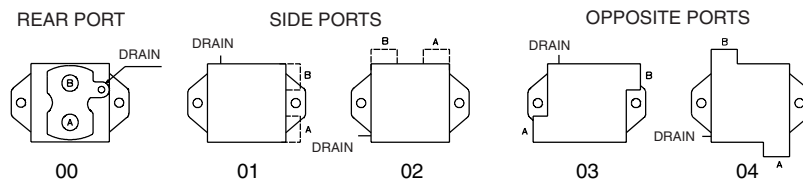

Seal class
 1 = S1 - BUNA N (M4C)
 5 = S5 - VITON® (M4SC)

Design letter _____
Porting combination
 00 = standard

M4C1 - M4SC1 : Drain port is plugged.

Porting combination

View from shaft end :

CW rotation A = inlet
 B = outlet
 CCW rotation A = outlet
 B = inlet