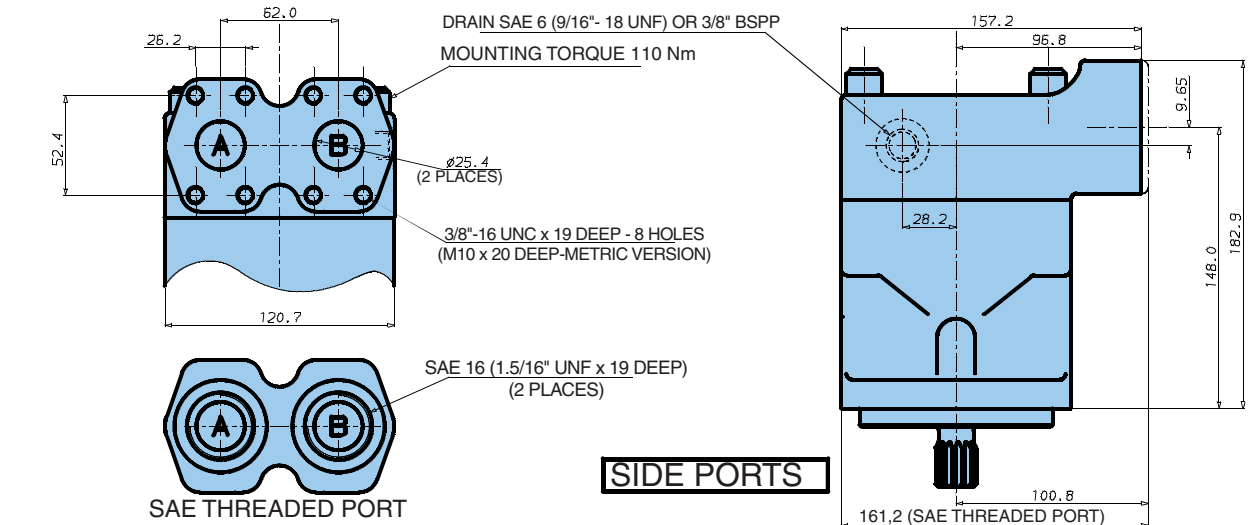

Weight 15.4 kg