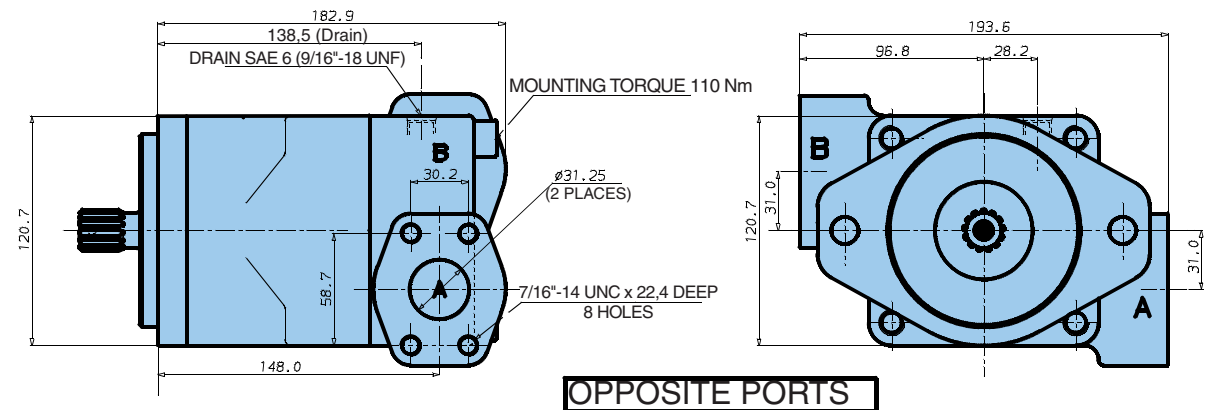

Weight 15.4 kg